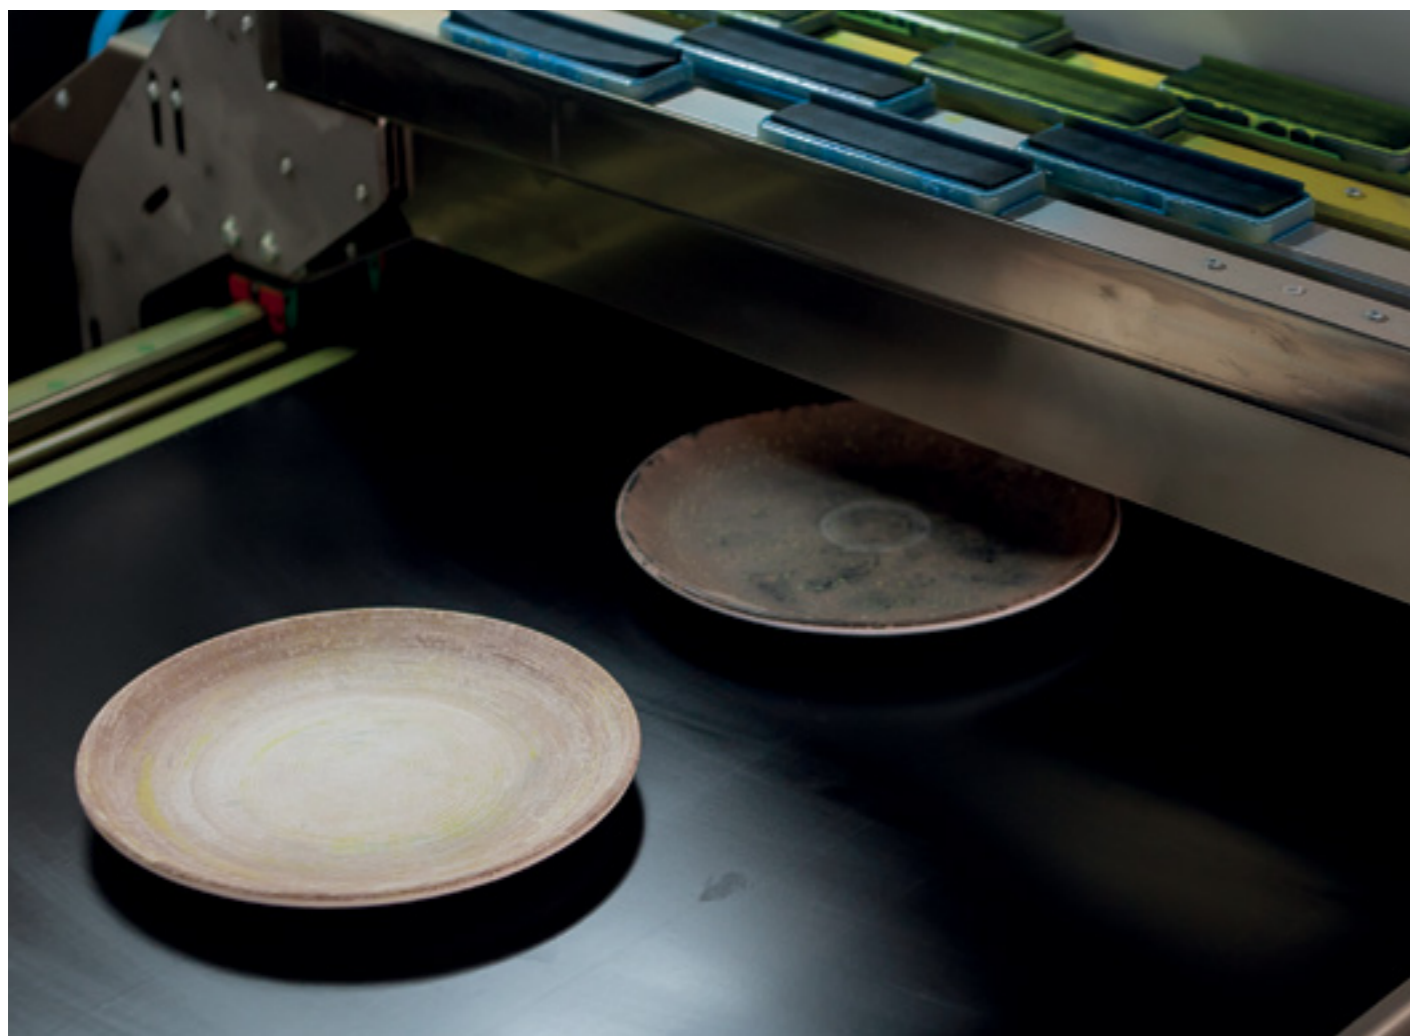

## Always For The Best; Envisio

It is now possible to create personalized designs for your choice of tableware, answering the needs of different cuisines and presentation perspectives with Bonna Envisio. Compared to hand decoration, this faster application technique also provides unlimited color, pattern and texture options to create your individual touch in presentations.