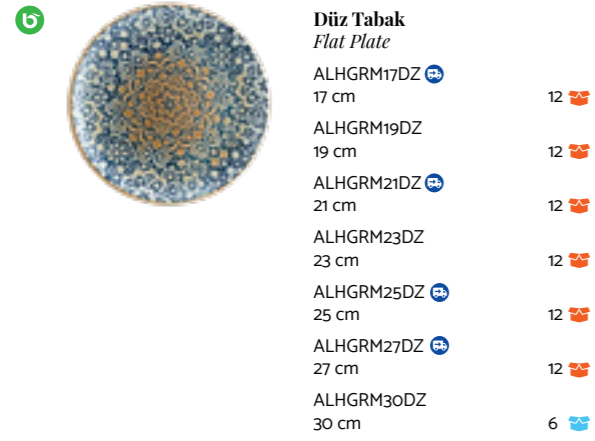

Compatible With
MUG 03 KKN
RIT 04 CPF
RIT 05 CPF

Made to Stock

References in red are new products.

Covered by BONNA Life Time Edge Chip Warranty

6 pcs
12 pcs
24 pcs