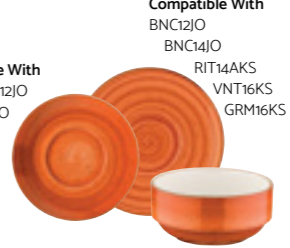

ATCGRM32PZ	32 cm	6	🍴
------------	-------	---	---

**Çukur Tabak**  
*Pasta Plate*

ATCBNC28CK	28 cm	400 cc	6	🍴
------------	-------	--------	---	---

**Çukur Tabak**  
*Pasta Plate*

ATCBLM23CK	23 cm	1000cc	6	🍴
ATCBLM25CK	25 cm	1300 cc	6	🍴