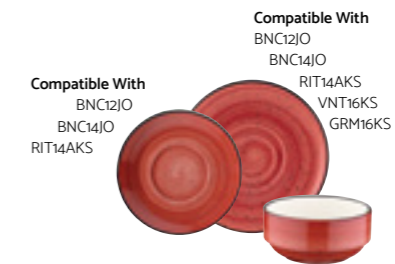

Kase
Oatmeal Bowl

APSBNC6JO	6 cm	30 cc	24	🟡
APSBNC12JO	12 cm	350 cc	12	🔴
APSBNC14JO	14 cm	500 cc	12	🔴
APSGRM17KKT	17 cm		12	🔴
APSGRM19KKT	19 cm		12	🔴

APSRIT12AKS	12 cm	290 cc	12	🔴
APSRIT14AKS	14 cm	450 cc	12	🔴

APSBNC12KS	12 cm	290 cc	24	🔴

APSVNT8KS	8 cm	60 cc	24	🟡
APSVNT16KS	16 cm	350 cc	12	🔴
APSVNT18KS	18 cm	450 cc	6	🔵
APSVNT22KS	22 cm	850 cc	6	🔵

APSSTR10KS	10 cm	45 cc	24	🟡
APSSTR27KS	27 cm	750 cc	6	🔵

APSTST9SH	11 cm		12	🔴

APSOPT17SH	17 cm		12	🔴
APSOPT20SH	20 cm		12	🔴

🔵 Made to Stock

🔴 References in red are new products.

🟢 Covered by BONNA Life Time Edge Chip Warranty

6 pcs 🔵
12 pcs 🔴
24 pcs 🟡

To view the full AURA PASSION Collection visit www.bonna.com.tr/collections/aura-passion/